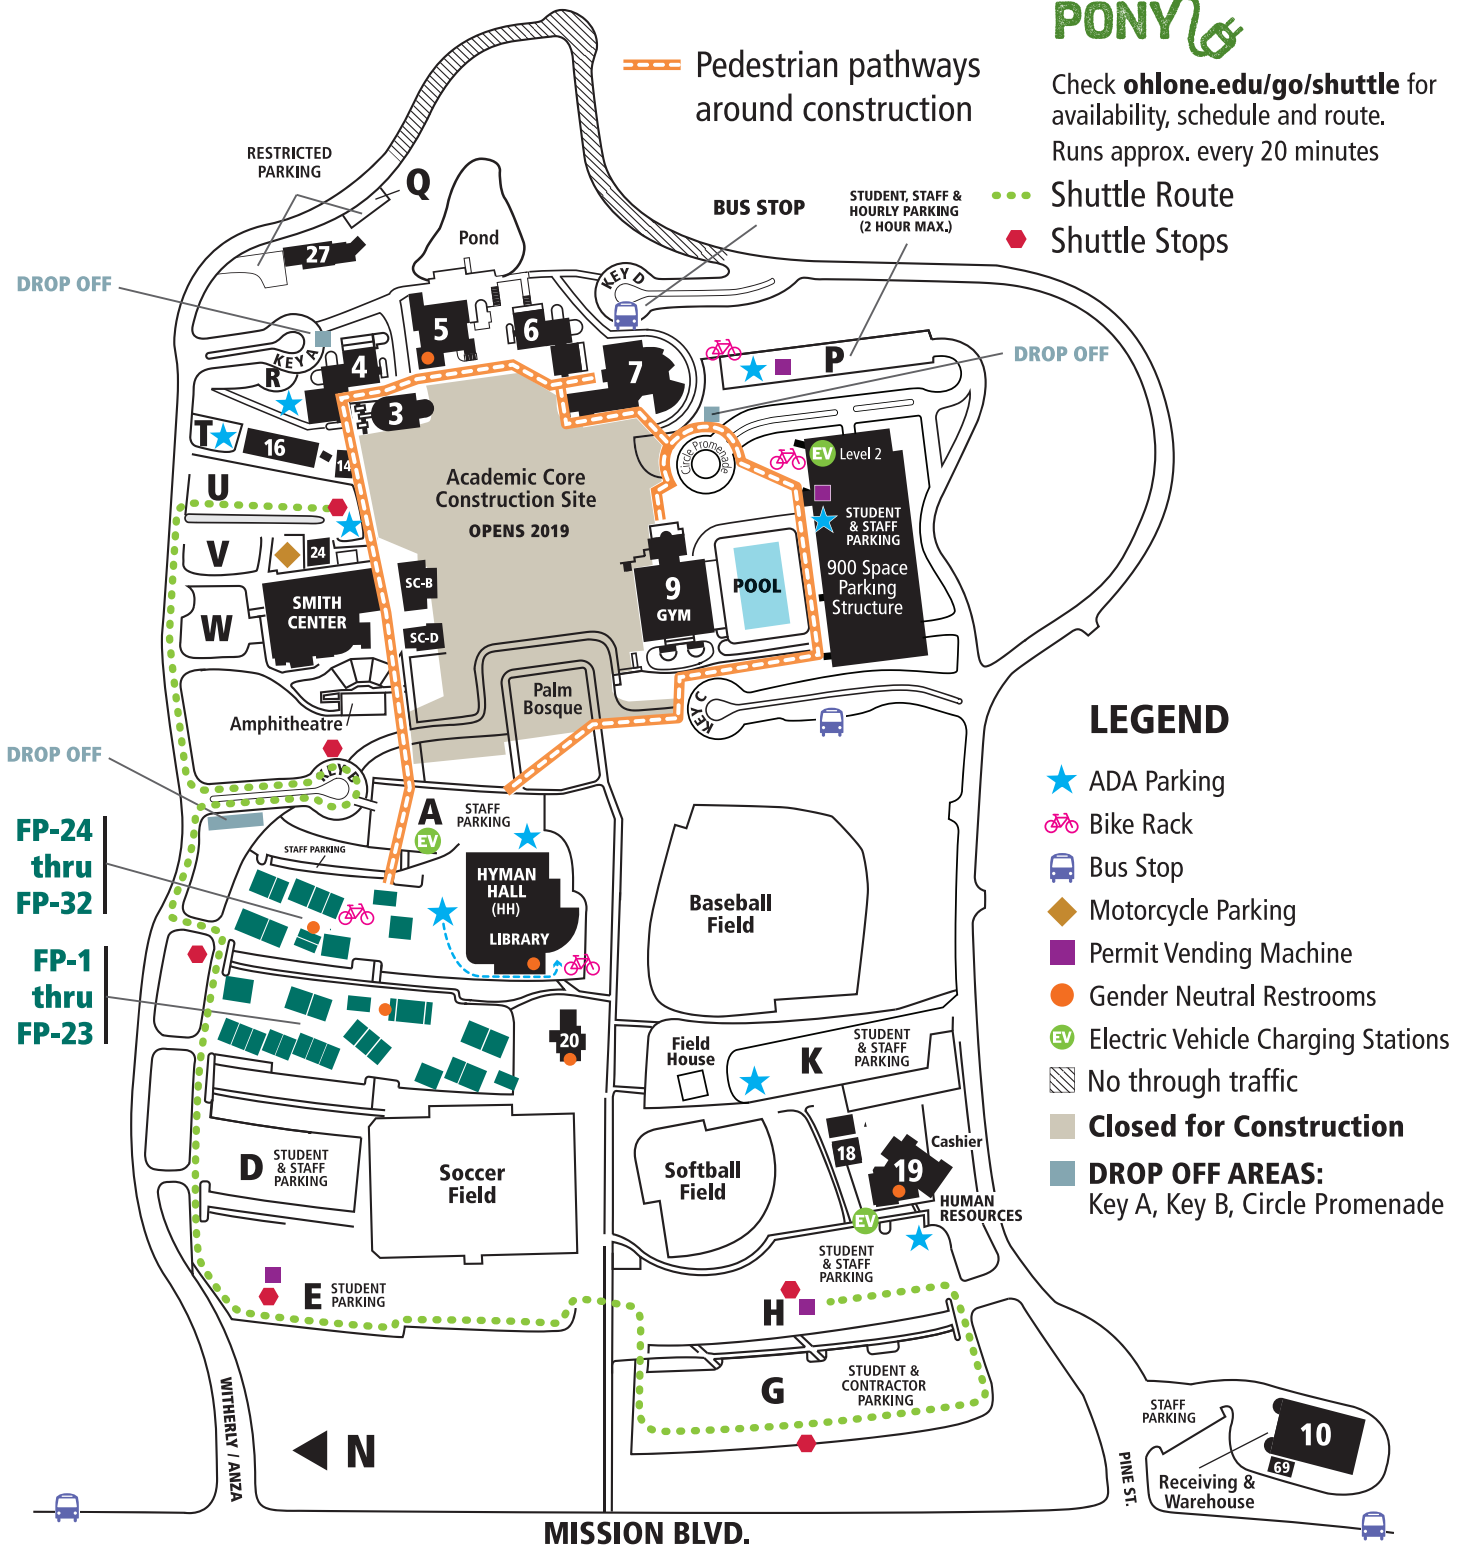

Welcome to Ohlone for Spring Semester 2018

TAKE A RIDE UP THE HILL
ON THE
**OHLONE
PONY**

Check ohlone.edu/go/shuttle for availability, schedule and route. Runs approx. every 20 minutes

- ⋯ Shuttle Route
- ◆ Shuttle Stops

 Pedestrian pathways around construction

OHLONE
COLLEGE

Fremont Campus
Map with Detours