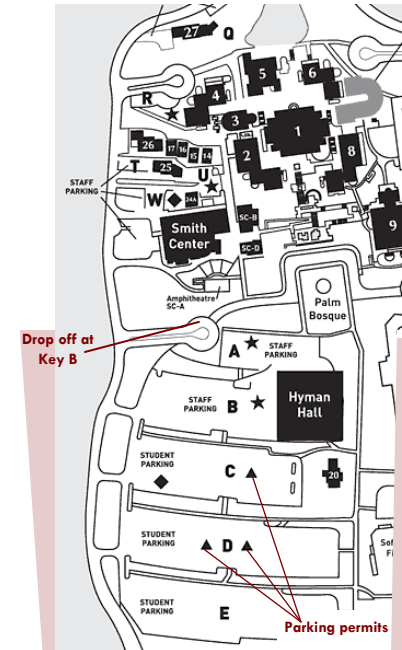

Ohlone College

Box Office Hours:

Tues-Thurs: 12:00 noon—7:00pm

Fri-Sat: 12:00 noon—5:00pm

Box Office opens one hour prior to show time, closes 30 minutes after start of show.

Tickets are $10, available online:
www.smithcenterpresents.com