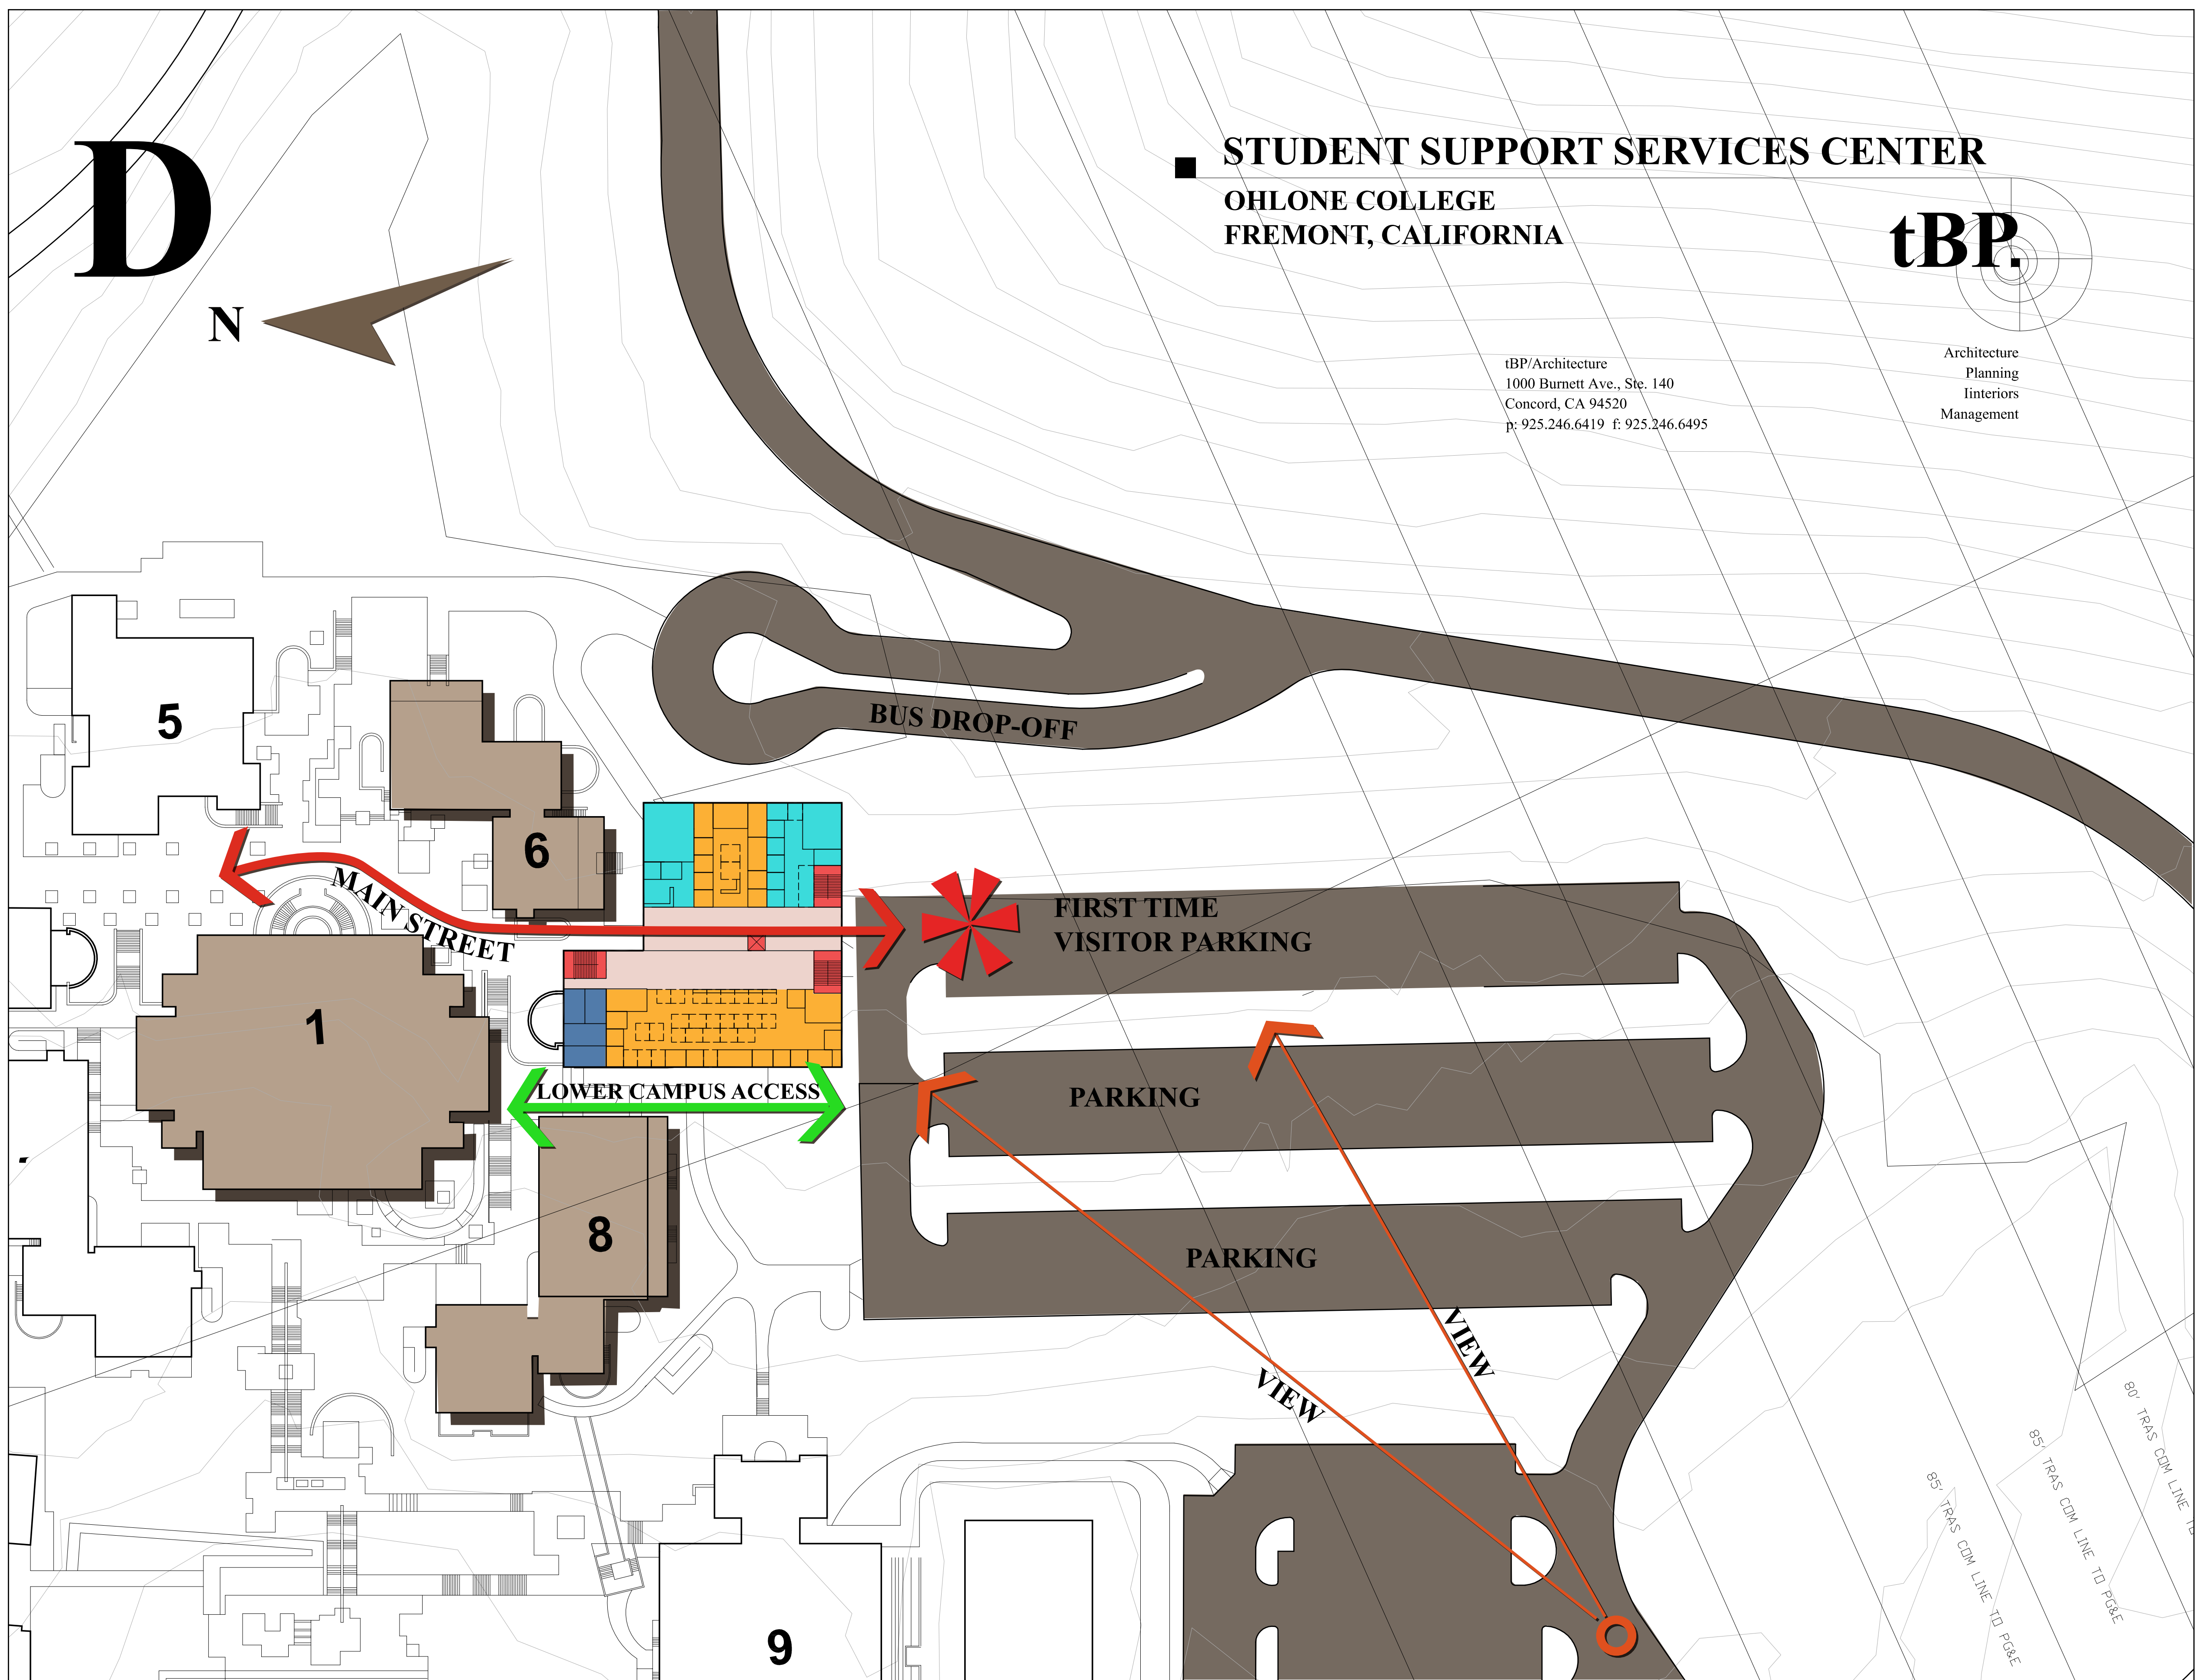

D

N

STUDENT SUPPORT SERVICES CENTER OHLONE COLLEGE FREMONT, CALIFORNIA

tBP

tBP/Architecture
1000 Burnett Ave., Ste. 140
Concord, CA 94520
p: 925.246.6419 f: 925.246.6495

Architecture
Planning
Interiors
Management

1ST FLOOR