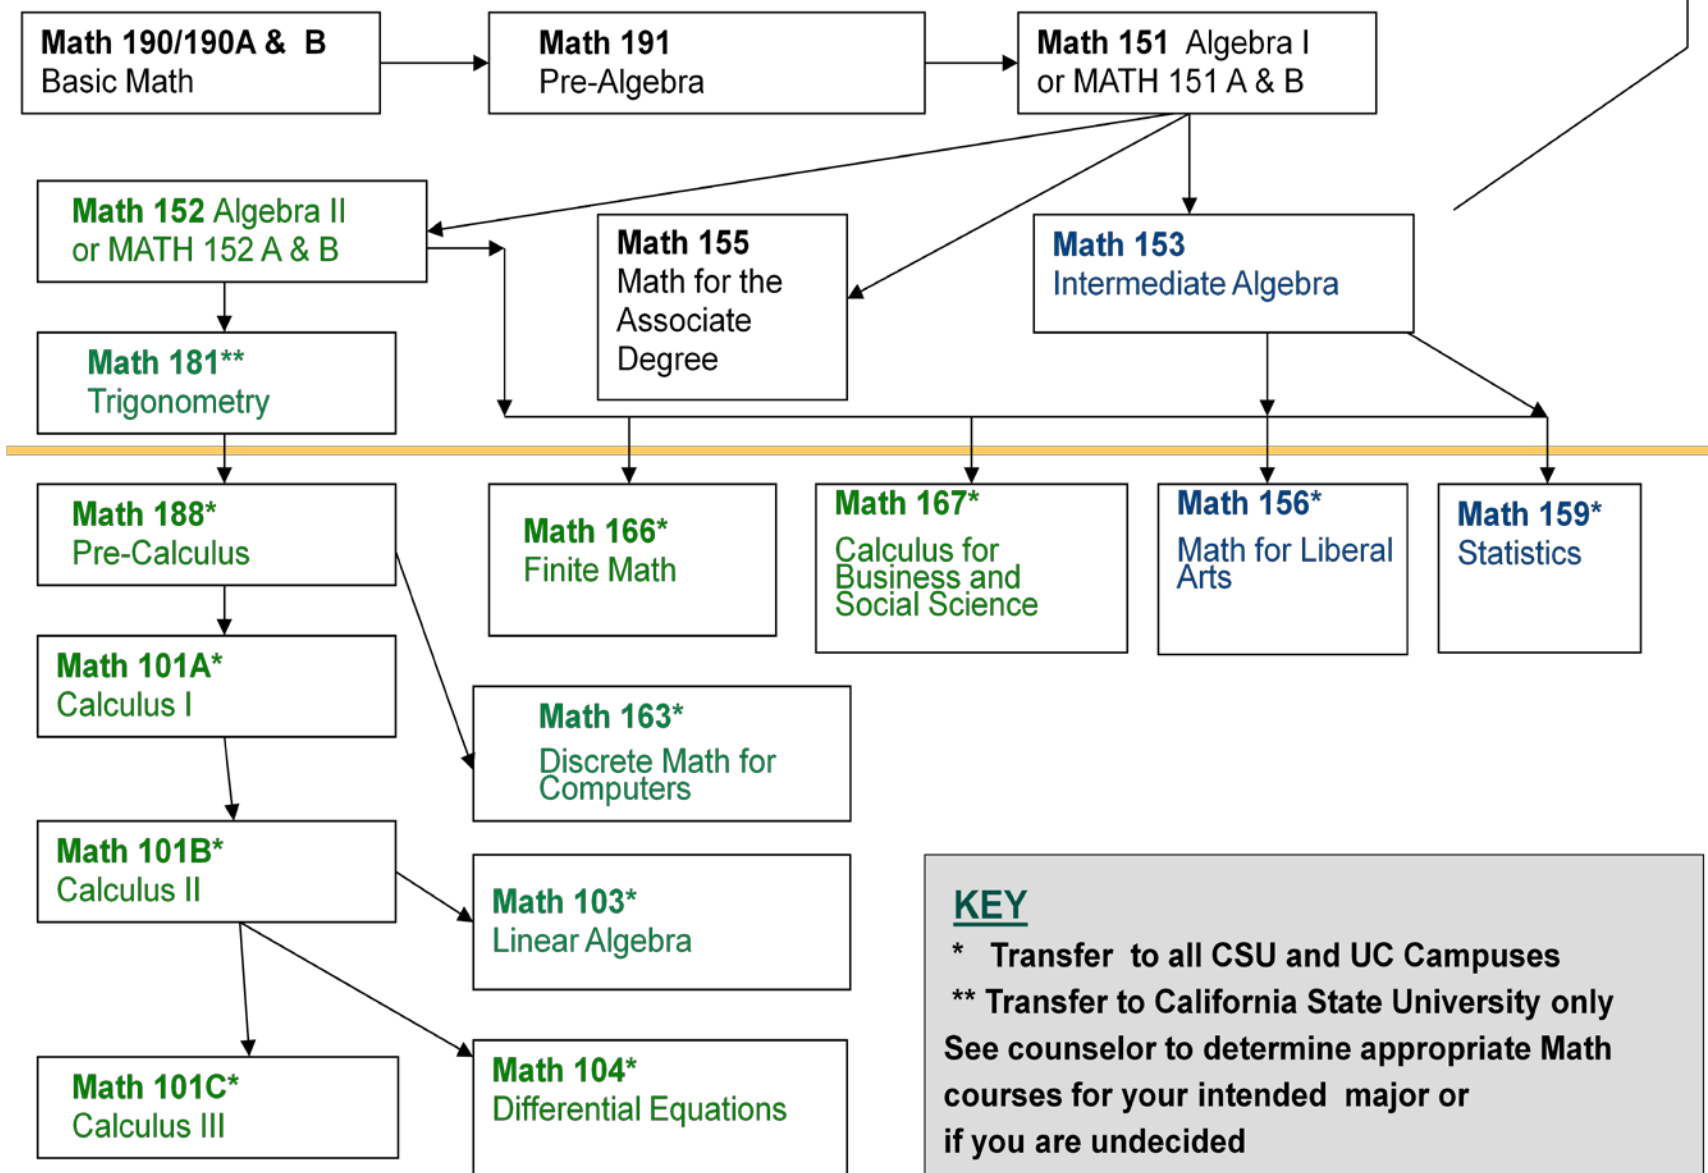

Math Courses

See counselor to determine appropriate Algebra course

KEY

- * Transfer to all CSU and UC Campuses
 - ** Transfer to California State University only
- See counselor to determine appropriate Math courses for your intended major or if you are undecided