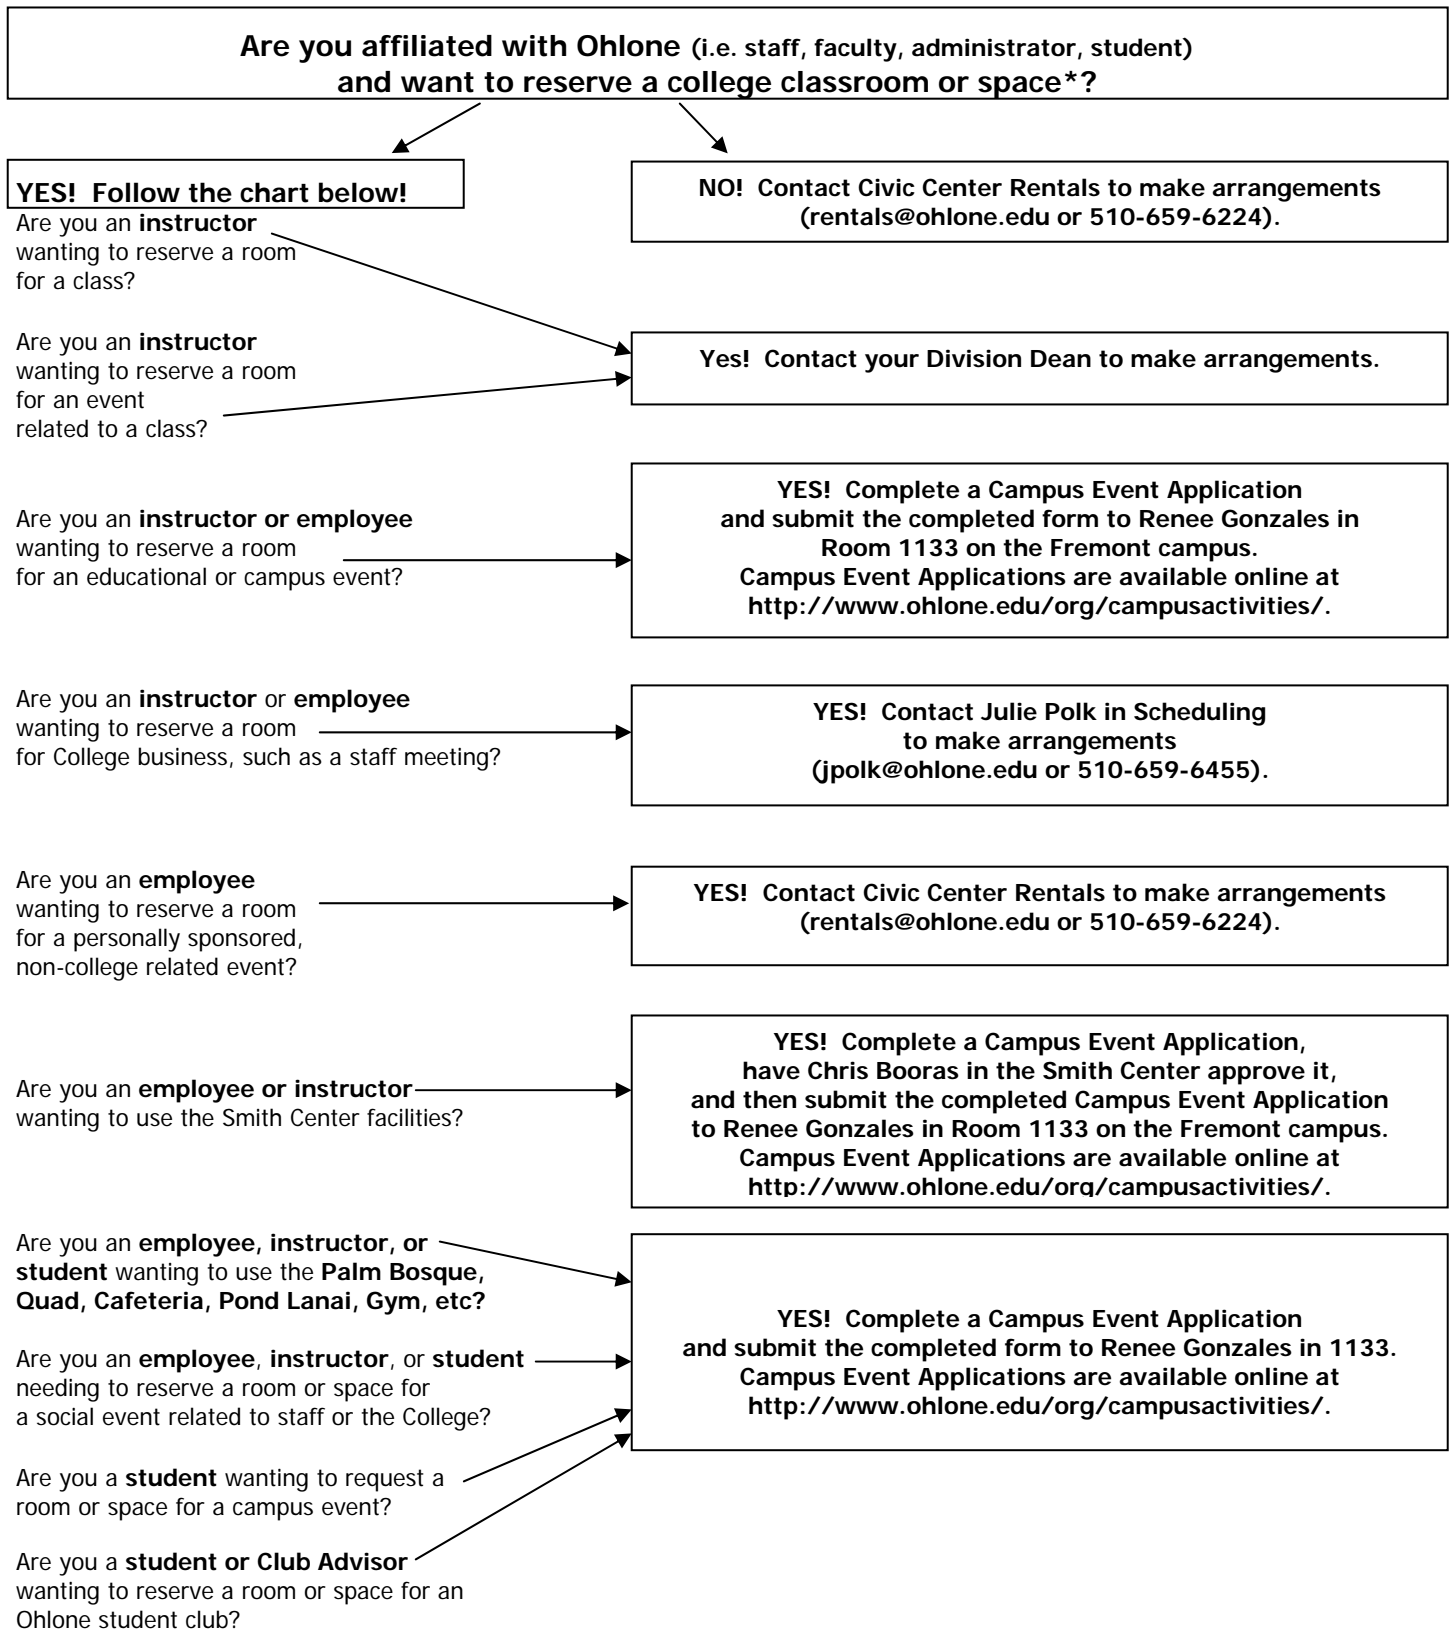

Ohlone College Scheduling Procedures

Our Free Speech Area (aka Open Forum) is first-come-first-serve, BUT only after you check in with Ohlone College's Campus Security Office (Building 20). Tables or chairs are not provided; you must bring your own. The Free Speech Area is located at the foot of the stairs in front of Building 1 on the Fremont campus.