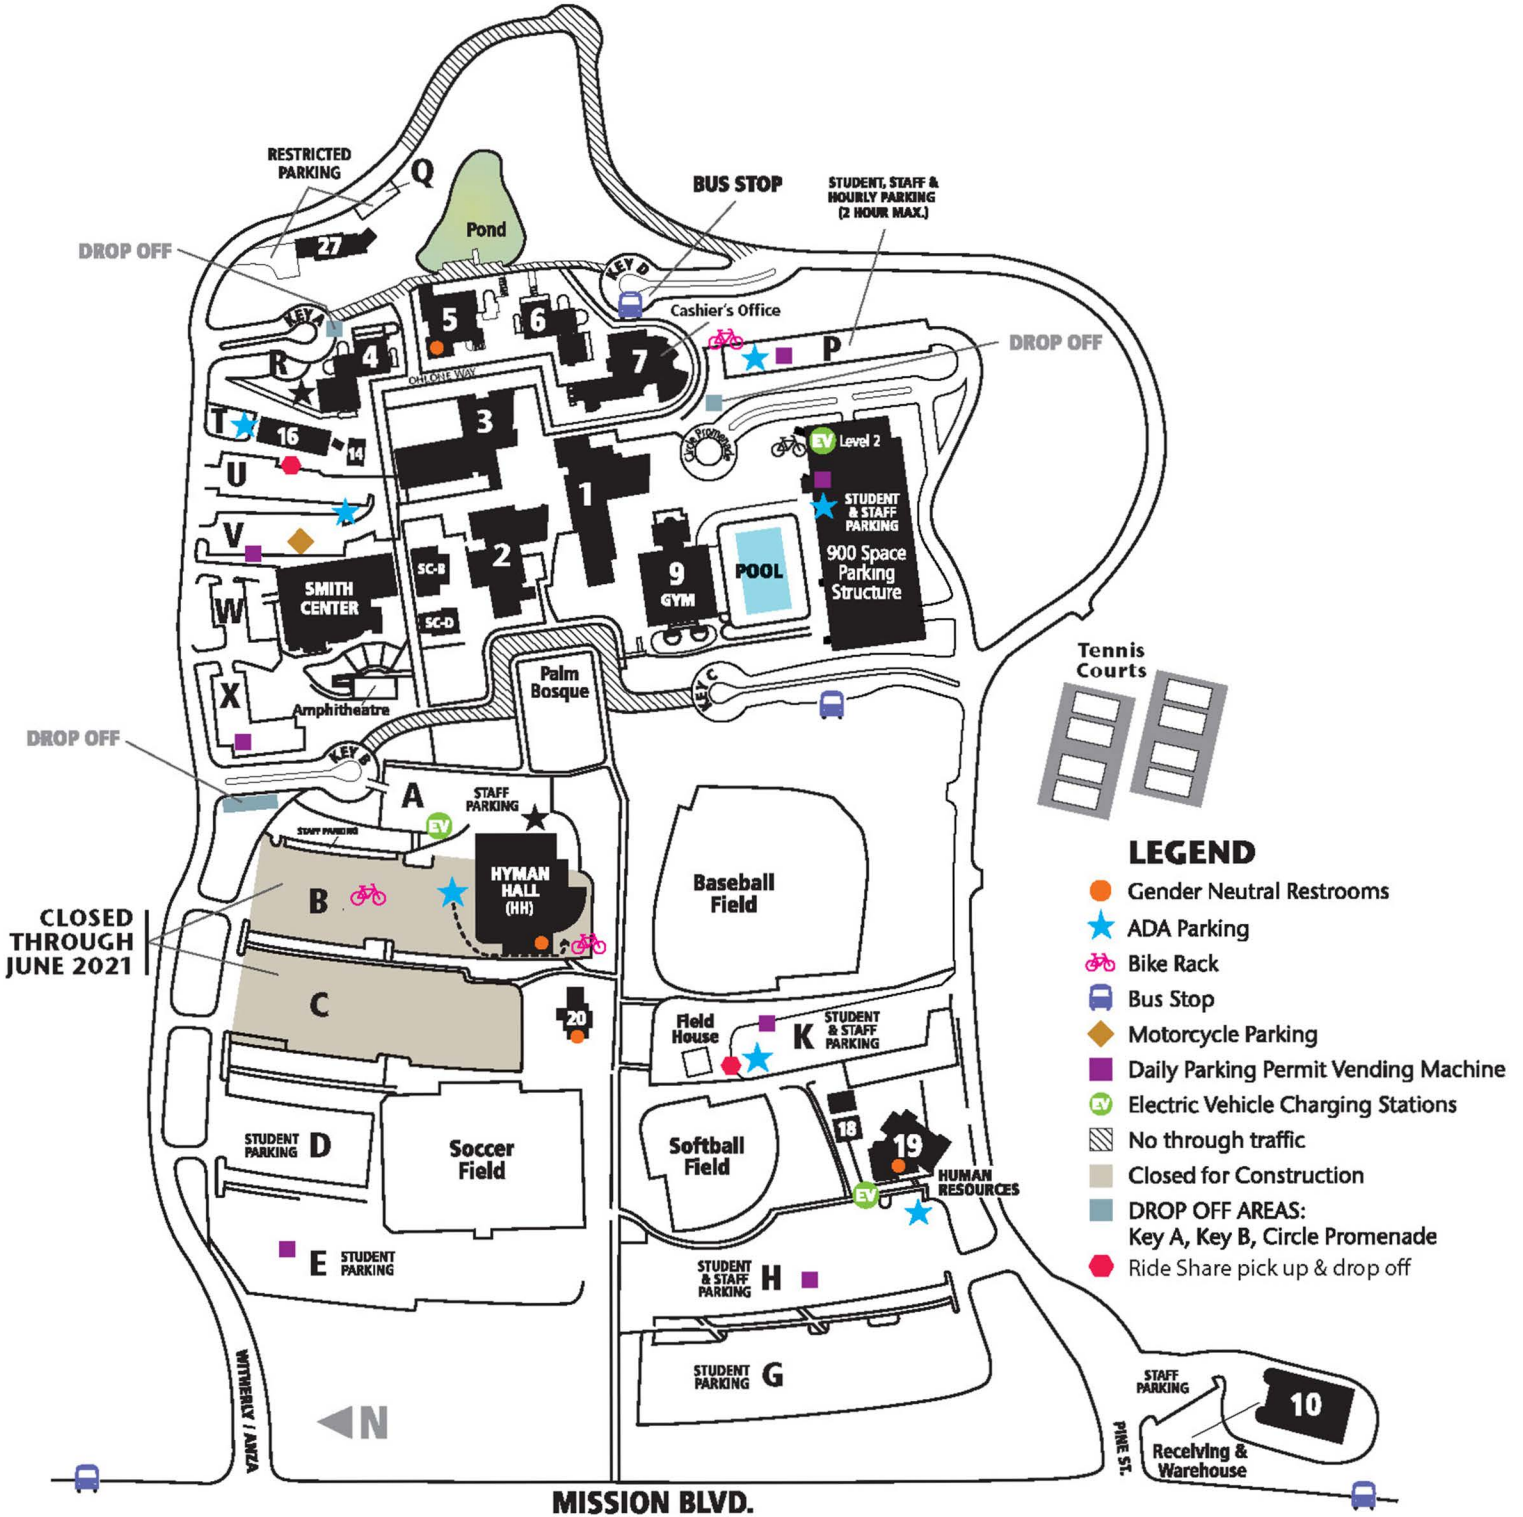

OHLONE
COLLEGE

Fremont Campus

CLOSED THROUGH JUNE 2021